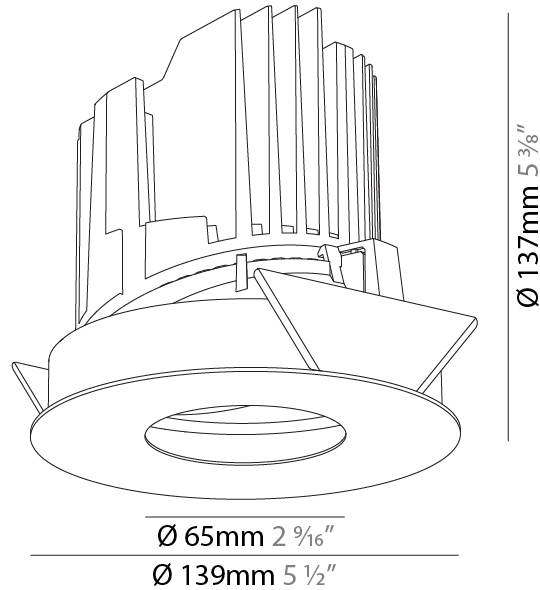

#### PHYSICAL

Shape: Round
Diameter (mm): 139
Diameter (in): 5 1/2
Height (mm): 137
Height (in): 5 3/8
Ceiling Thickness (mm): 10 / 12.5 / 15
Ceiling Thickness (in): 3/8 or 1/2 or 9/16
Min. Recessing Depth (mm): 150
Min. Recessing Depth (in): 5 7/8
Light Distribution: Adjustable / Downlight
Weight (kg): 0.856
Weight (lbs): 1.89
Fixture Finish: SSR / BKV / CWI / CRY / HAB / UFT / ITA / RUA / FTG / MYG / LOD / PUS / FRO / FUP / KIA / POP / BLS / SPG / MEY / GOH / GUM / CHC / COM / ABZ / JAG / OBR / MOS / ROR
Fixture Material: Aluminum Die Cast
Cut-out Measurements: 130mm / 5 1/8"

#### PHYSICAL

Shape: Round
Diameter (mm): 139
Diameter (in): 5 1/2
Height (mm): 137
Height (in): 5 3/8
Ceiling Thickness (mm): 10 / 12.5 / 15 / 25
Ceiling Thickness (in): 3/8 or 1/2 or 9/16
Min. Recessing Depth (mm): 150
Min. Recessing Depth (in): 5 7/8
Light Distribution: Adjustable / Asymmetric
Weight (kg): 0.865
Weight (lbs): 1.9
Fixture Finish: SSR / BKV / CWI / CRY / HAB / UFT / ITA / RUA / FTG / MYG / LOD / PUS / FRO / FUP / KIA / POP / BLS / SPG / MEY / GOH / GUM / CHC / COM / ABZ / JAG / OBR / MOS / ROR
Fixture Material: Aluminum Die Cast
Cut-out Measurements: 130mm / 5 1/8"

#### RATINGS AND CERTIFICATIONS

Certified By: Certified for North American Standards
IP rating: IP20

Ø 65mm 2 5/16"

Ø 139mm 5 1/2"